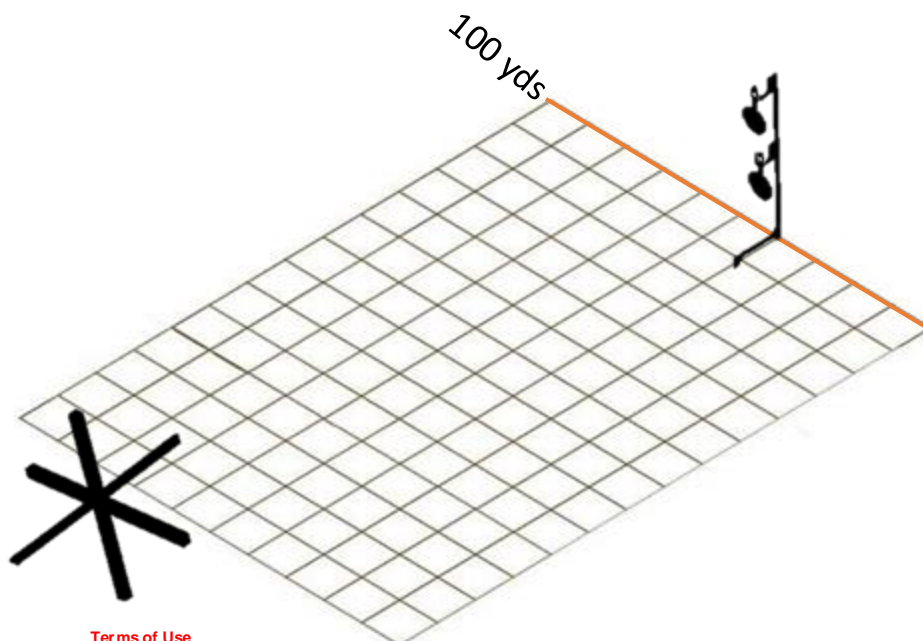

3. Noel Time Like The Present

Time: 120 Sec

Round Count: 12

Ranges and Targets:

Option 1 – 100 yds: 2.5" & 3" on a double hanger

Target Size(s)	
MOA	MILS
2.4, 2.9	0.7, 0.8

Option 2 – 174 yds: 5" & 6"

Target Size(s)	
MOA	MILS
2.7, 3.2	0.8, 0.9

Restrictions: None

Points: 10 pts per impact plus 0.1 bonus points per second remaining. **For the PractiScore NRL22 template, enter the total time elapsed in seconds.**

Start Position: Standing, rifle at the high ready and all gear in hand, mag in, action open

Description: On the start signal, engage the targets from each tip and the center with 1 shot on the Large and 2 shots on the Small.

You may choose the position order to engage the targets from.

Adaptive Recommendation: Same target engagement. Use only the tips. You may repeat a tip, but it cannot be the most recently one used.

Terms of Use

The use of this course of fire is restricted to personal/individual use; however, the use of this course of fire in a match setting must be operated within the NRL22 rules and is restricted to current NRL22 clubs. The monthly course of fire is a proprietary product of the NRL22. Furthermore, the scores of every competitor at that match must be submitted to the NRL22 regardless of the competitor's membership status. Every competitor is given a 7-day grace period to become a member and claim their score.