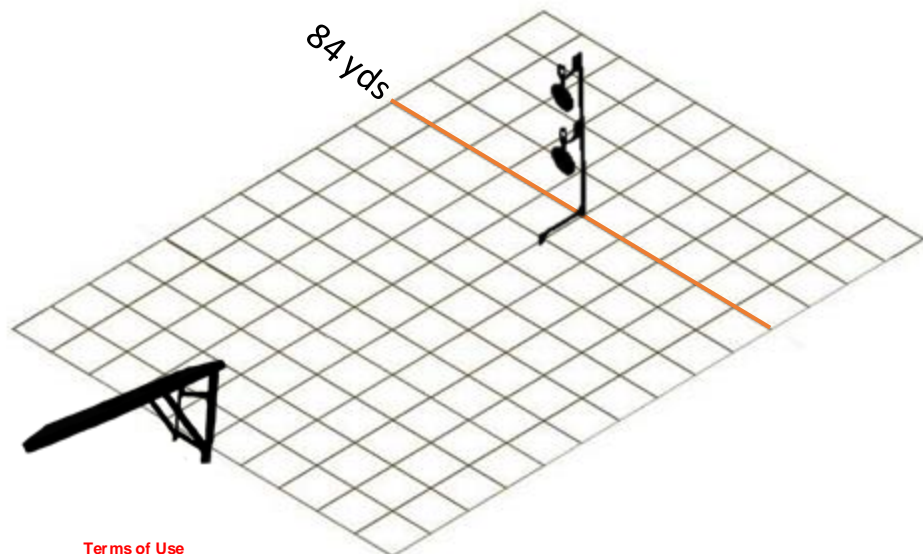

Restrictions: None

Points: 10 points per impact, 100 points possible

Start Position: Standing, rifle at the high ready and all gear in hand, mag in, action open

Description: On the start signal, engage the targets from Large to Small with 1 shot each, from the following positions on the rooftop in order:

1. Peak
2. Center
3. Bottom
4. Center
5. Peak

Note: The rooftop peak is facing to the right.

Adaptive Recommendation: Same target engagement. Instead of moving on the rooftop use a 55-gal barrel/bench. Alternate between the peak of the rooftop and the 55-gal barrel/bench.