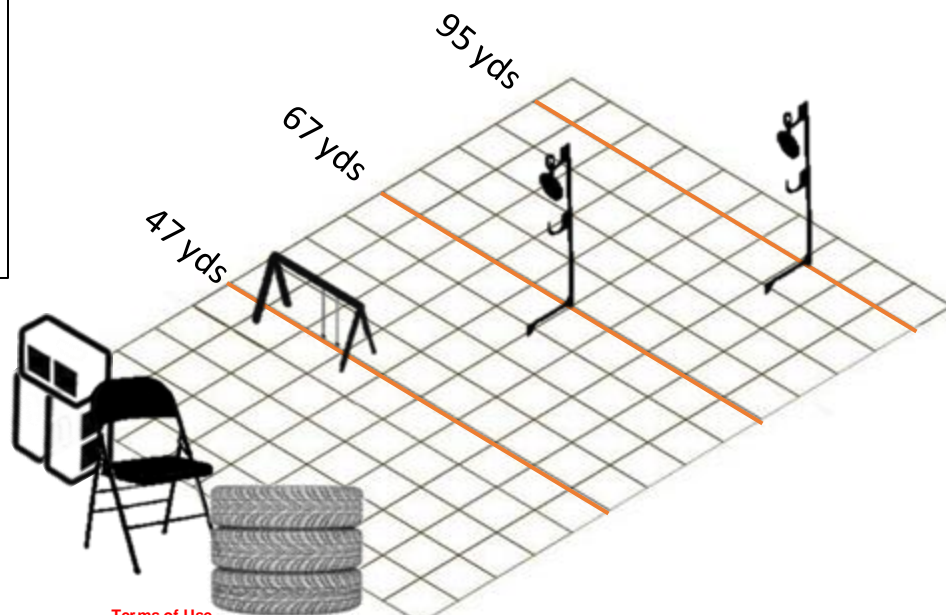

5. Don't Krampus My Stage

Time: 120 Sec

Round Count: 12

Ranges and Targets:

Option 1 – 47 yds: ½" & ¾" on a KYL rack
67 yds: 1.5" on a double hanger
95 yds: 2.5" on a double hanger

Target Size(s)	
MOA	MILS
1, 1.5	0.3, 0.4
2.1	0.6
2.5	0.7

Option 2 – 78 yds: 1" & 1.5"
122 yds: 3"
162 yds: 5"

Target Size(s)	
MOA	MILS
1.2, 1.8	0.4, 0.5
2.3	0.7
2.9	0.9

Restrictions: None

Points: 10 points per impact, 120 points possible

Start Position: Standing, rifle at the high ready and all gear in hand, mag in, action open

Description: On the start signal, engage the targets with one shot each, Large to Small, in the following order and manner:

1. Cinderblocks – Near to Far
2. Chair seat – Far to Near
3. Tire stack – Near to Far

Adaptive Recommendation: Same target engagement. Place a cinderblock and tire on an elevated position and alternate between the two props.

Terms of Use

The use of this course of fire is restricted to personal/individual use; however, the use of this course of fire in a match setting must be operated within the NRL22 rules and is restricted to current NRL22 clubs. The monthly course of fire is a proprietary product of the NRL22. Furthermore, the scores of every competitor at that match must be submitted to the NRL22 regardless of the competitor's membership status. Every competitor is given a 7-day grace period to become a member and claim their score.