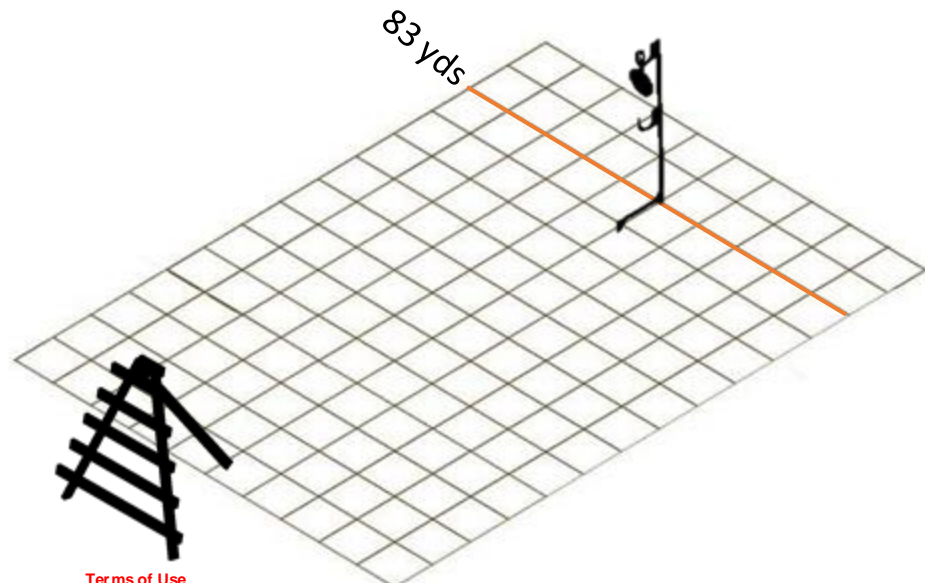

Restrictions: None

Points: 10 points per impact, 100 points possible

Start Position: Standing, rifle at the high ready and all gear in hand, mag in, action open

Description: On the start signal, engage the target with 1 shot from 10 different positions.

Note: Positions are the outside left and right 2x4 sections and the middle 2x4 sections.

Adaptive Recommendation: Same target engagement. Alternate between 4 positions you can safely engage the target from. Positions may only be repeated once all 4 positions have been used at least once.