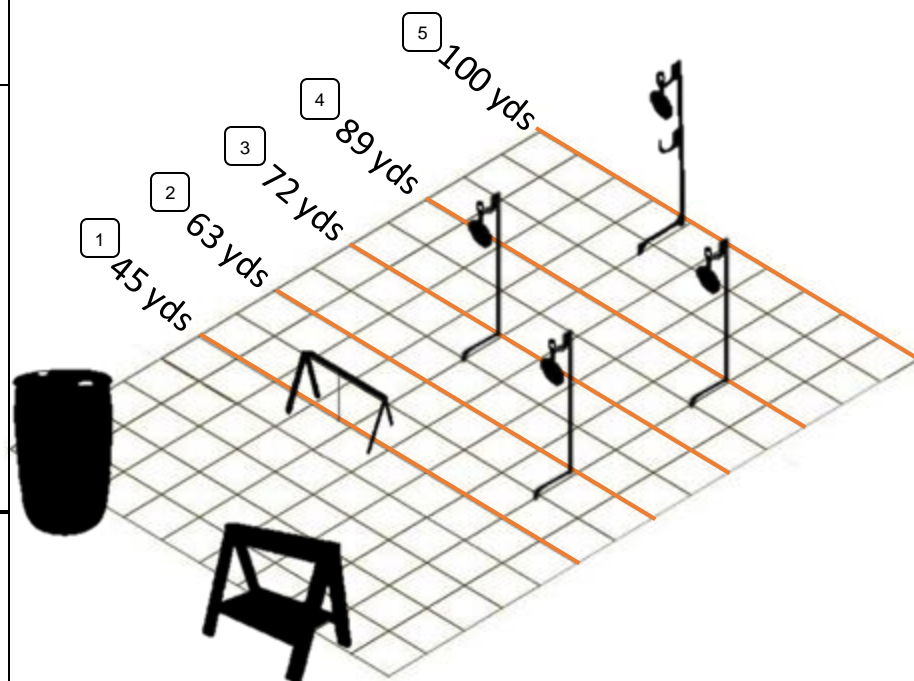

1. Debi's Hurry Christmas

Time: 120 Sec

Round Count: 12

Ranges and Targets:

Option 1 – 45 yds: 1" on KYL

63 yds: 1" on a single hanger

72 yds: 2" on a single hanger

89 yds: 2" on a single hanger

100 yds: 3" on a double hanger

Target Size(s)

MOA	MILS
2.1	0.6
1.5	0.4
2.7	0.8
2.1	0.6
2.9	0.8

Option 2 – 84 yds: 2"

100 yds: 2"

127 yds: 4"

154 yds: 4"

174 yds: 6"

Target Size(s)

MOA	MILS
2.3	0.7
1.9	0.6
3	0.9
2.5	0.7
3.3	1

Restrictions: None

Points: 10 points per impact, 120 points possible

Start Position: Standing, rifle at the high ready and all gear in hand, mag in, action open

Description: On the start signal, engage the targets with 1 shot each in the following order:

1. 55-gal Barrel – Targets 1, 3, 5
2. Prone – Targets 2, 4
3. Top of sawhorse – Targets 1, 3, 5
4. Prone – Targets 2, 4
5. 55-gal Barrel – Targets 1, 5

Adaptive Recommendation: Same target engagement but shoot odds from 55-gal barrel and evens from the sawhorse.

Terms of Use

The use of this course of fire is restricted to personal/individual use; however, the use of this course of fire in a match setting must be operated within the NRL22 rules and is restricted to current NRL22 clubs. The monthly course of fire is a proprietary product of the NRL22. Furthermore, the scores of every competitor at that match must be submitted to the NRL22 regardless of the competitor's membership status. Every competitor is given a 7-day grace period to become a member and claim their score.